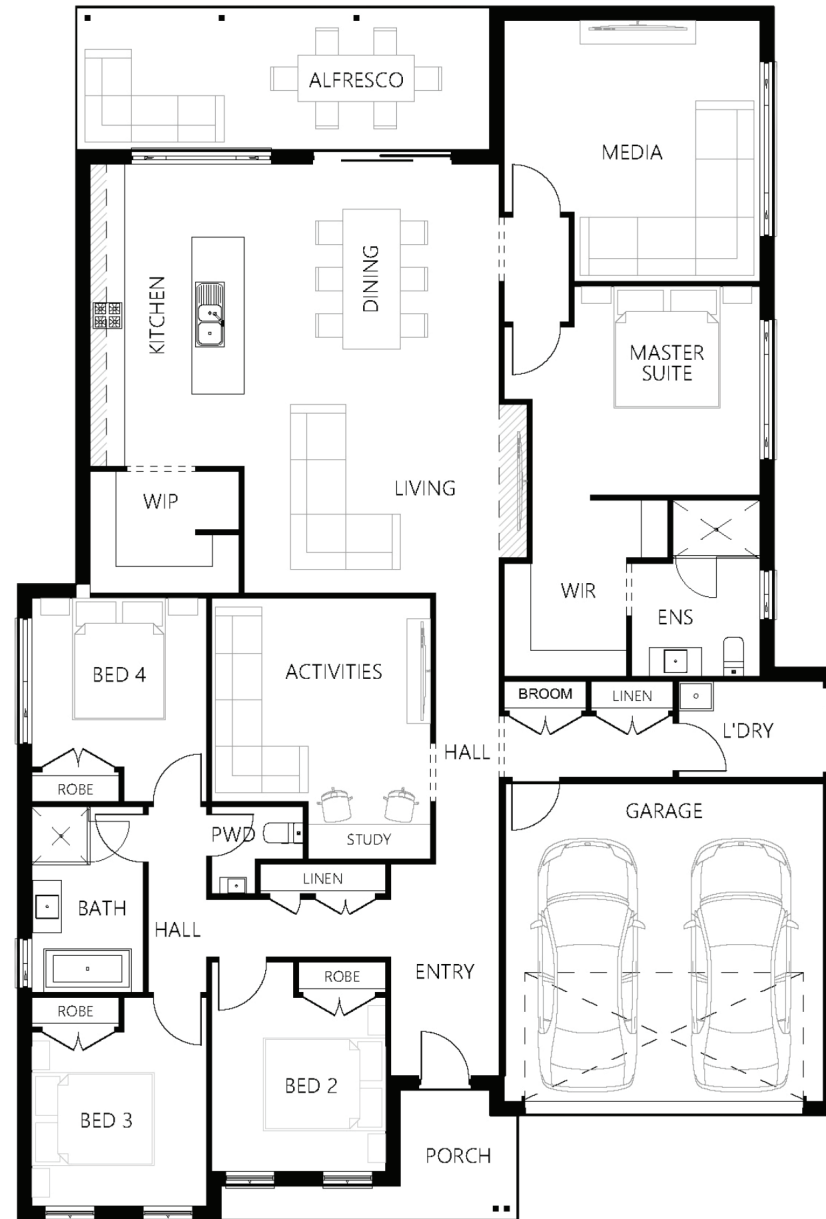

## Description

As you walk through the door of the Rosewood you are met with a warm welcome to this modern-day luxury family home.

With a well-appointed children's quarters this home offers everything a family needs to have separate zones, while a generous kitchen living, and dining area allows for the space for the family to come together.

The children wing is serviced by a conveniently located powder room, and an activities room perfect for bringing the family together.

The Rosewood has also catered for the parents with a grand retreat, this retreat has all the space needed to relax and unwind, the oversized, well-appointed walk-in robe flows effortlessly to a stunning, yet private ensuite.

---

<b>Bedrooms</b>	4
<b>Bathrooms</b>	2.5
<b>Car Garage</b>	2

---

<b>Total m<sup>2</sup></b>	262.81
<b>Total sqs</b>	28.29
<b>Width (m)</b>	14.12
<b>Length (m)</b>	20.91

262

[hunterhomesnsw.com](http://hunterhomesnsw.com)

Floor plan not drawn to scale