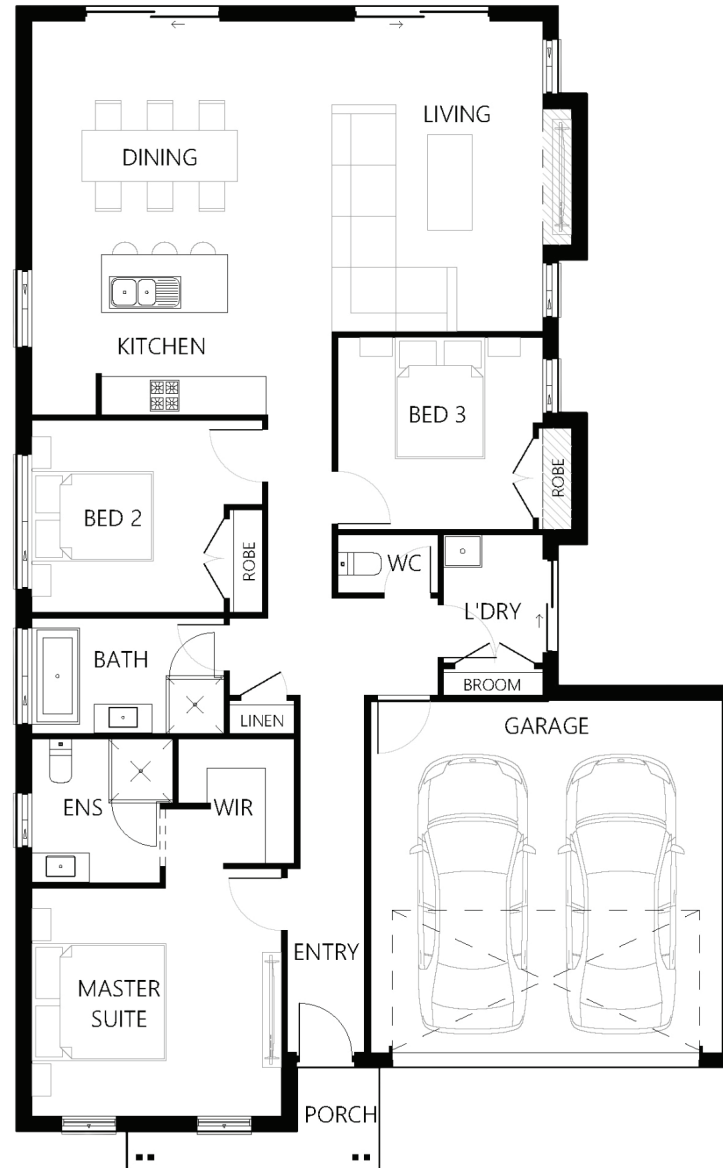

THE TULLOCH

Quartz Facade

HUNTER
HOMES

167

THE TULLOCH

Quartz Facade

Description

The Tulloch 167 will surprise you with what is achievable within a compact three bedroom home. This single level design is all about flow, maximising space and lifestyle. The light-filled spaces are perfect for entertaining all year round with a large galley-style kitchen and open plan living with easy access to enjoy the outdoors. You will enjoy retreating to the master suite with a walk in robe and ensuite for that peaceful night's rest.

Bedrooms	3
Bathrooms	2
Car Garage	2

Total m²	166.99
Total sqs	17.98
Width (m)	11.26
Length (m)	18.19

167

hunterhomesnsw.com

Floor plan not drawn to scale